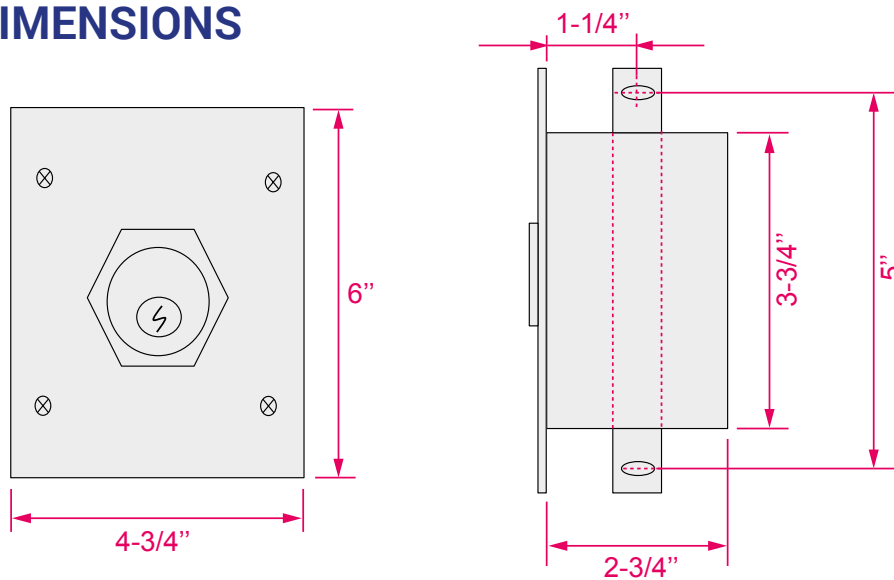

COMMERCIAL RECESSED KEYSWITCH

1KF - KEYED CONTROL

- NEMA 1
- FLUSH MOUNT
- TWO POSITION (OPEN-CLOSE)
- CENTER RETURN
- BRUSHED ALUMINUM FACEPLATE
- CYLINDER: MORTISE TYPE (5 PIN) 1-1/8" Diameter x 1" Length
- KEYSWITCH: 15 amp @ 125/250VAC

DIMENSIONS

WIRING