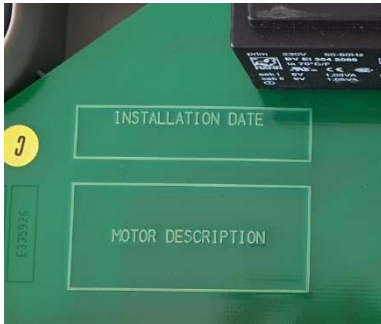

EASY MAINTENANCE

A place is reserved in the box to note the date of installation, as well as a second to paste the removable motor label.

Thus in the event of maintenance or after-sales service, it is easy to find the history of the installation and the type of motor used.

This product is available under the reference 2009611.

Link to pictures and product sheet:

<https://www.simu.com/en/products-en/product-sheet/?id=2009611>

About SIMU

Specialized in the design, manufacture and marketing of motors, command systems and accessories for doors, windows and solar protection systems, we propose comprehensive, reliable and innovative solutions for professionals, manufacturers & installers of roller shutters, blinds, garage doors and doors and windows for stores and industrial buildings.

For over 65 years, SIMU has dedicated its expertise to helping its customers. As committed partners, we develop close relationships with our customers on a daily basis to provide them with the best adapted advice and solutions.

More information on www.simu.com

Press contact

Laetitia BORNOT – SIMU Communication Manager – 03 84 64 75 00 - laetitia.bornot@simu.com