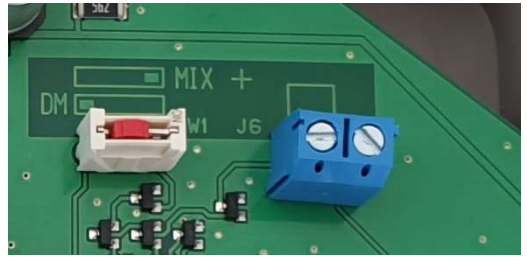

Press release

Gray, France – 9th September 2020

SD350 CONTROL BOARD : essential to control three-phase motors

Made in France, the SIMUDRIVE SD350 control box is used to control industrial rolling doors. It can be associated with the whole range of three-phase SIMU motors: T9 and SIMUBOX non EI.

Intuitive wiring and simplified start-up save valuable time during installation.

QUICK INSTALLATION

With clearly identified connections and ample space to wire, installation is done in minutes.

In addition to the safety brake, which must be connected to the control box, it is possible to connect a keyswitch.

IMMEDIATE START-UP

To get to the point, two control modes are possible: control of the door in maintained press mode or in mixed mode (if the installation allows it). The choice of mode is made by simple toggle switch.